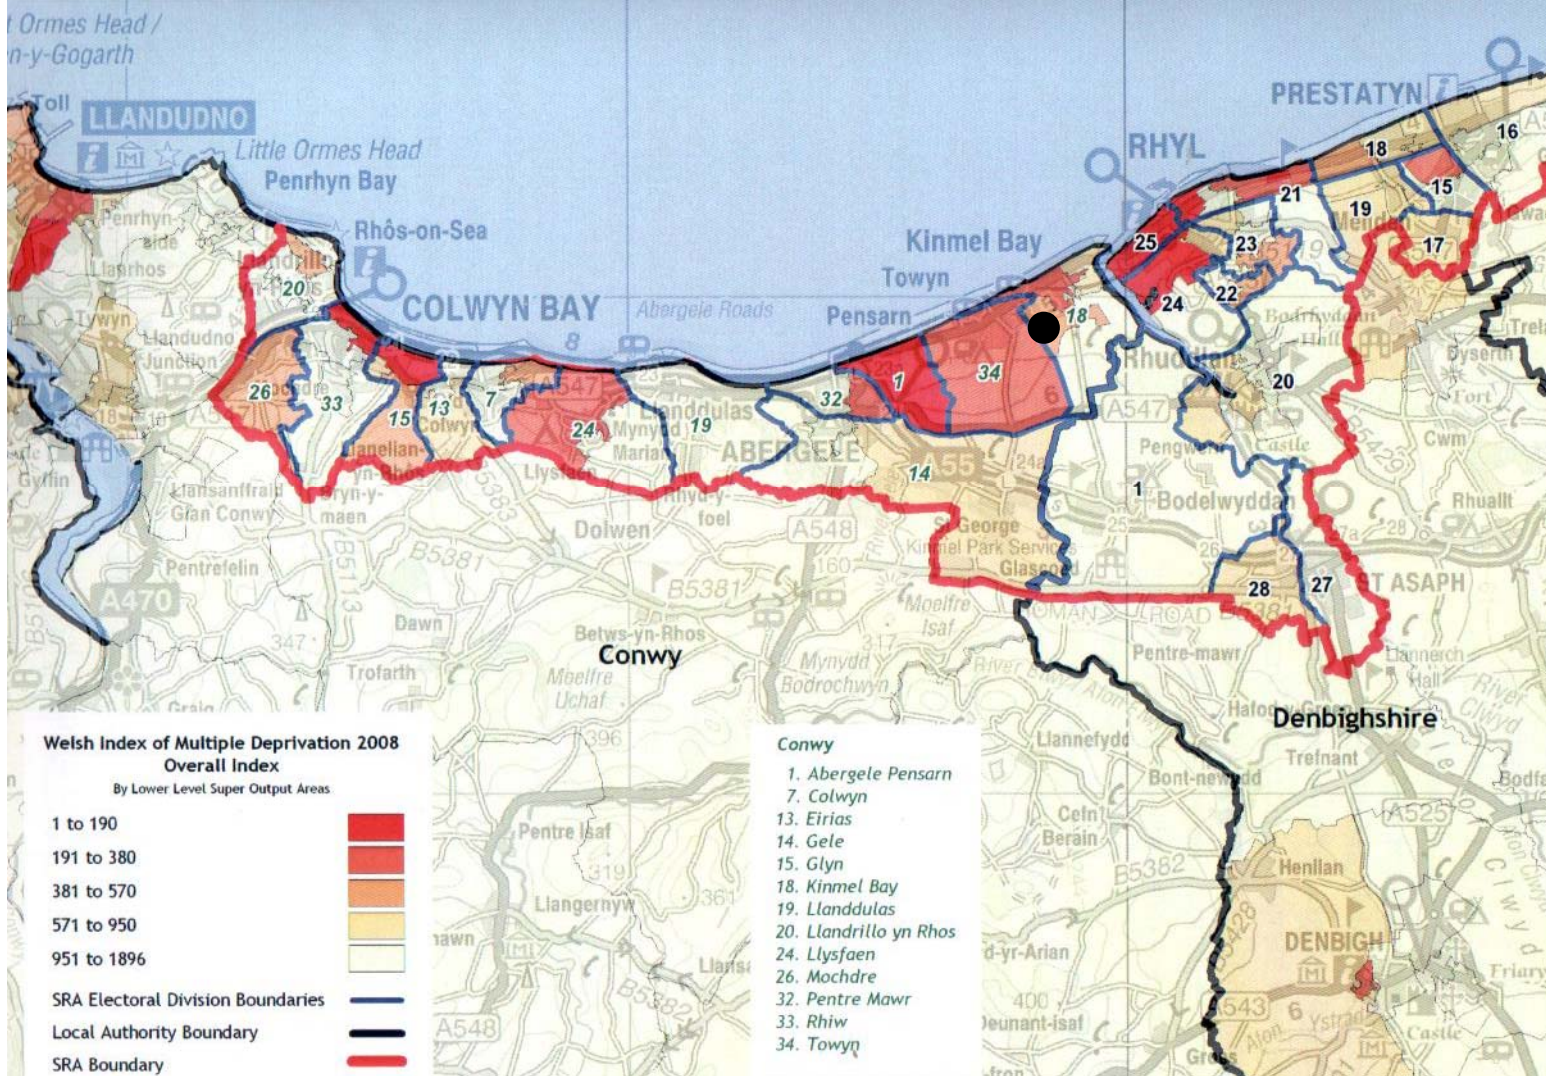

North Wales Coast Strategic Regeneration Area

MAP OF STRATEGIC NORTH WALES COASTAL REGENERATION AREA

from Welsh Assembly Government's 'North Wales Coast 2016 Action Plan'.

Y Morfa Leisure Centre site is marked ●